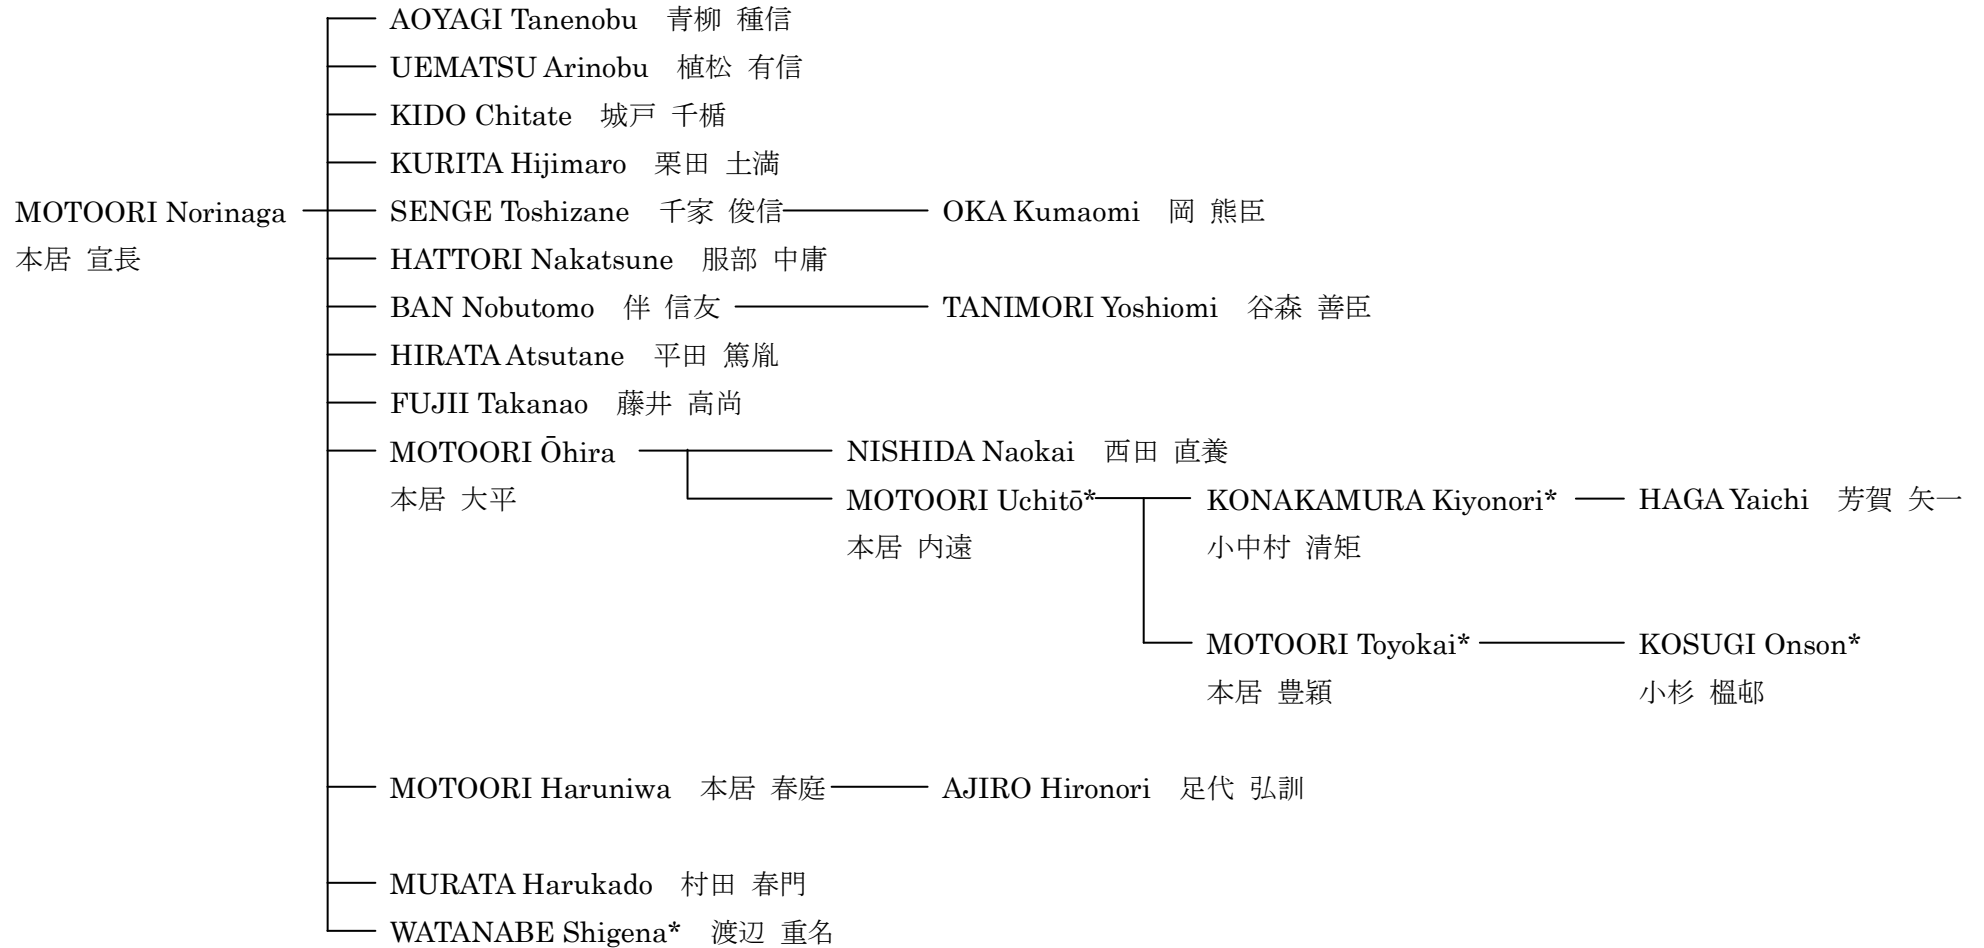

Genealogy of Disciples in Kokugaku

Motoori Faction

Hirata Faction

These two lineage charts show the schools of Motoori Norinaga and Hirata Atsutane. The number of their disciples is so large that the charts show only the names of those who are mentioned in this encyclopedia. Because there are so many explanations regarding master and disciple relationships, the most probable genealogy is adopted in these charts. Names marked by asterisks(*) are not mentioned in encyclopedia entries; however, they are provided for reference.